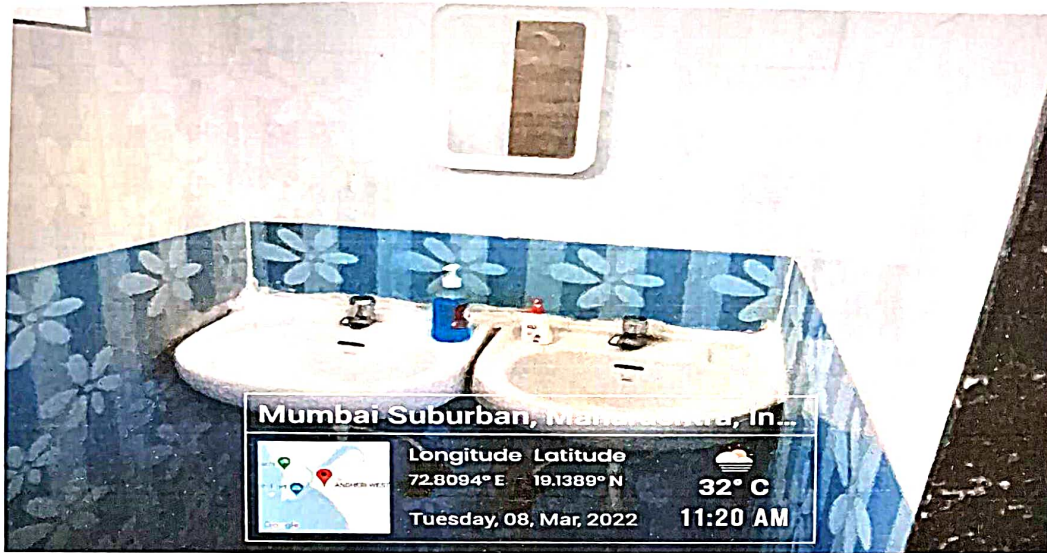

Clara's College of Commerce
Yari Road, Versova, Andheri -(W),
MUMBAI-61