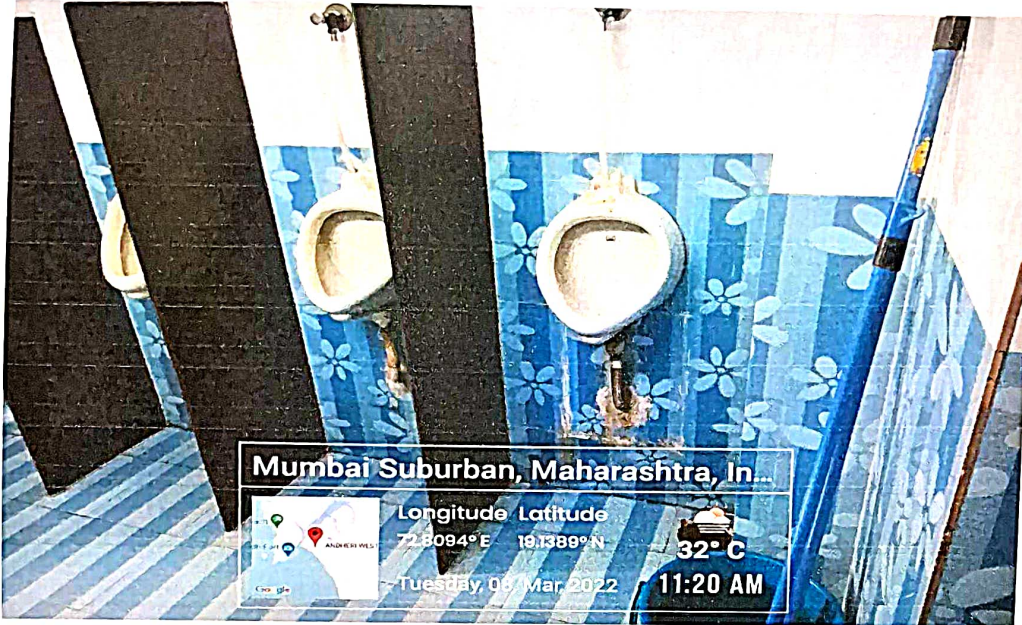

Clara's College of Commerce
Yari Road, Versova, Andheri -(W),
MUMBAI-61

Boy's Washroom: